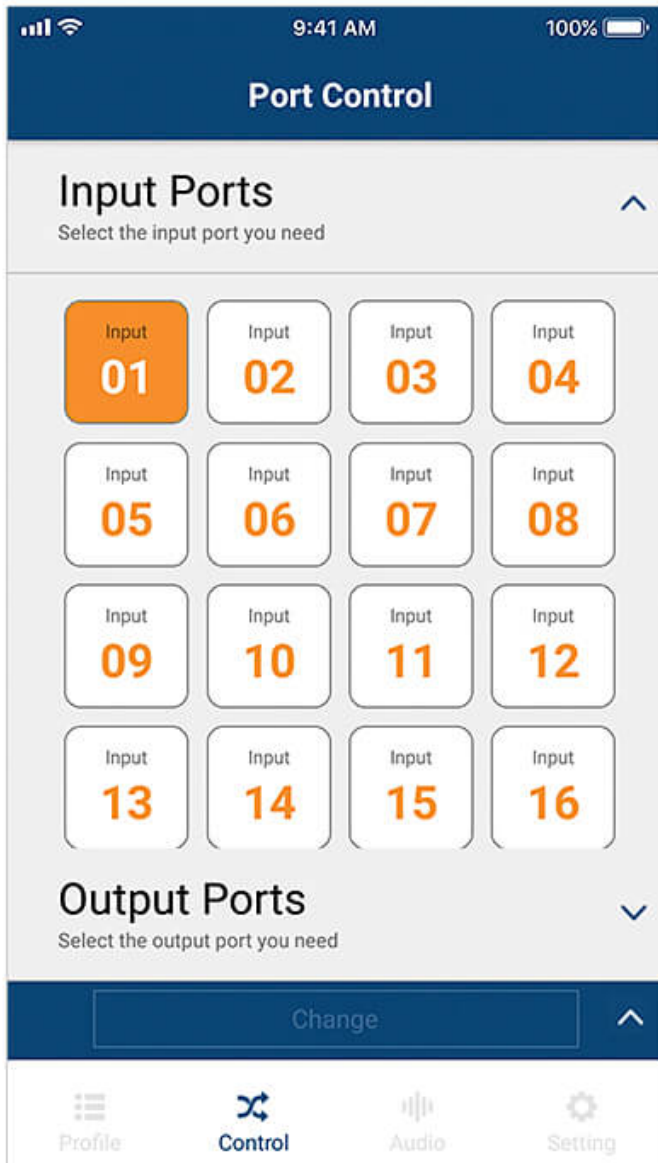

ATEN Video Matrix Control App

ATEN Video Matrix Control App – Mobile App

Simple Setup and Login

Auto scan the network for ATEN Video Matrix devices and connect by entering the corresponding IP Address, User Name, and Password.

Easy Profile Management

Scroll among multiple Profiles to select and apply for current application needs. In addition, you can edit a Profile's Layout contents by easily changing the input sources via GUI.

Contact Us

Get a quote for this product or get in touch with our sales experts

Get Quote

[Contact Sales](#)

Instant Switching

Switch video sources instantly via your mobile device by simply selecting the input port and output port.

Flexible Audio Control

Route, embed/de-embed, or turn on/off any audio input with ease.

Talk to Our Experts

If you prefer to have ATEN contact you, please complete the form and a representative will be in touch with you shortly