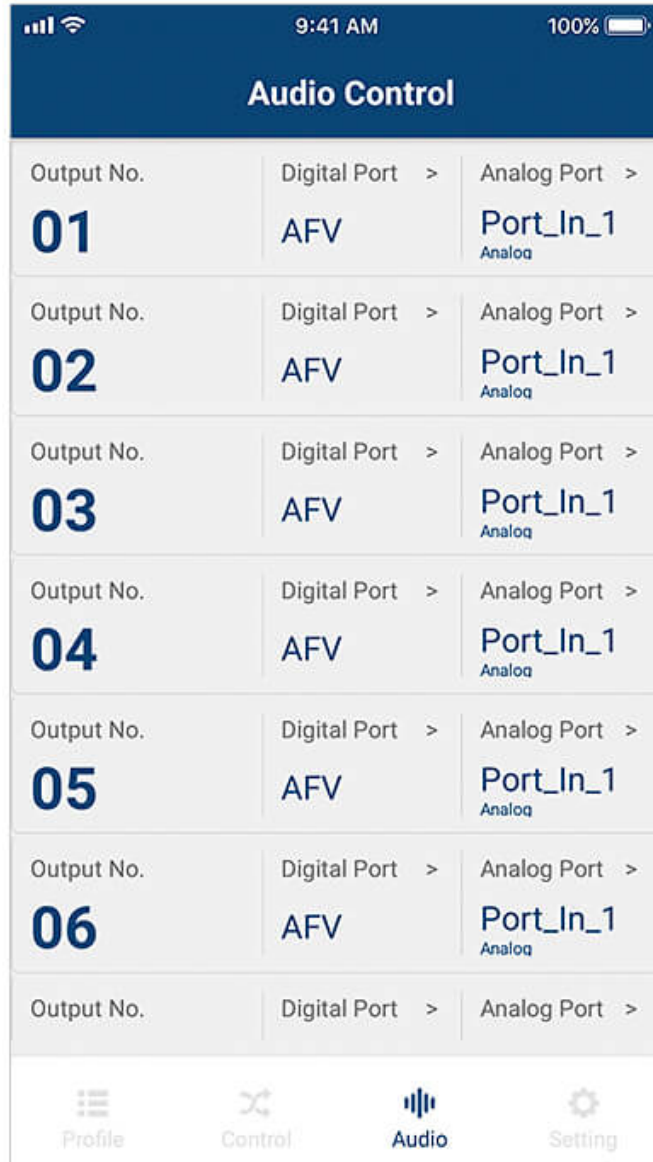

ATEN Video Matrix Control App

ATEN Video Matrix Control App – Mobile App

Simple Setup and Login

Auto scan the network for ATEN Video Matrix devices and connect by entering the corresponding IP Address, User Name, and Password.

Easy Profile Management

Scroll among multiple Profiles to select and apply for current application needs. In addition, you can edit a Profile's Layout contents by easily changing the input sources via GUI.

Contact Us

Get a quote for this product or get in touch with our sales experts

Get Quote

[Contact Sales](#)

Instant Switching

Switch video sources instantly via your mobile device by simply selecting the input port and output port.

Flexible Audio Control

Route, embed/de-embed, or turn on/off any audio input with ease.

Talk to Our Experts

If you prefer to have ATEN contact you, please complete the form and a representative will be in touch with you shortly