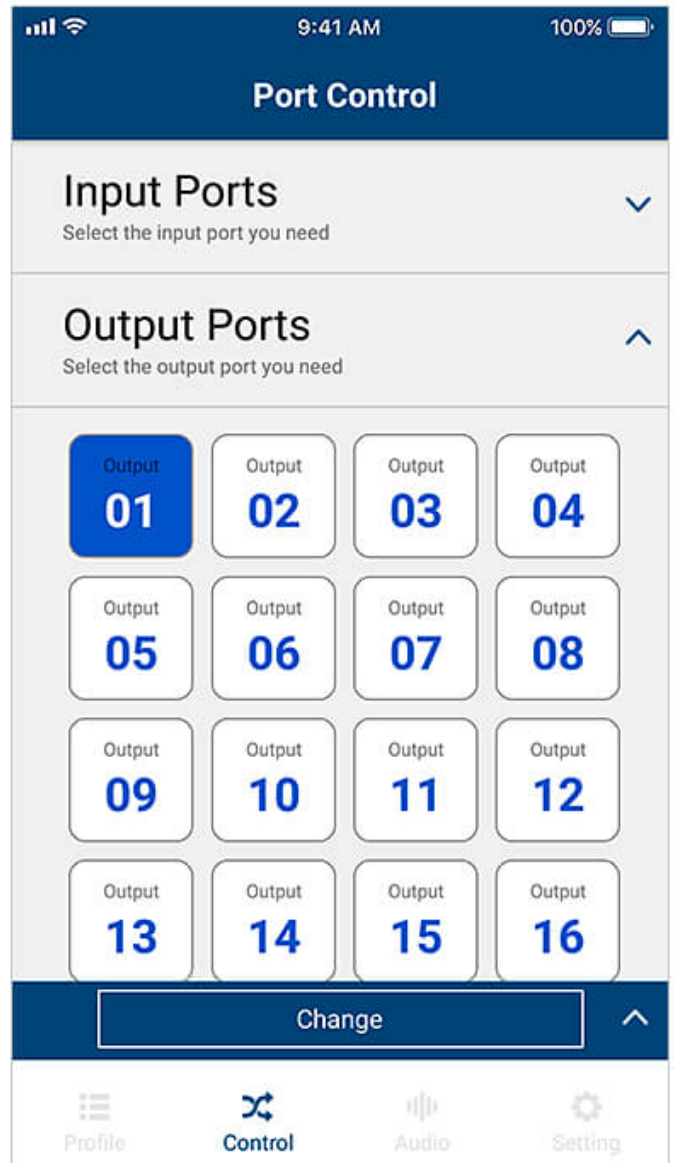

ATEN Video Matrix Control App

ATEN Video Matrix Control App – Mobile App

Simple Setup and Login

Auto scan the network for ATEN Video Matrix devices and connect by entering the corresponding IP Address, User Name, and Password.

Easy Profile Management

Scroll among multiple Profiles to select and apply for current application needs. In addition, you can edit a Profile's Layout contents by easily changing the input sources via GUI.

Contact Us

Get a quote for this product or get in touch with our sales experts

Get Quote

[Contact Sales](#)

Instant Switching

Switch video sources instantly via your mobile device by simply selecting the input port and output port.

Flexible Audio Control

Route, embed/de-embed, or turn on/off any audio input with ease.

Talk to Our Experts

If you prefer to have ATEN contact you, please complete the form and a representative will be in touch with you shortly